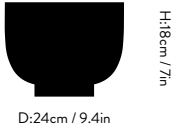

Collect | Planter ^{SC71} Space Copenhagen 2021

Product category
Planter

Environment
Indoor and outdoor (not frost proof)

Material
Polystone

Production process
Each planter is cast and subsequently polished by hand. The planter is lacquered on the inside to contrast the outer surface.

Dimensions
H:18cm / 7in, D:24cm / 9.4in

Package dimensions
D:50cm / 19.6in

Colli quantity
2 pc

Weight
Product: 2.2 kg

→Stock item
Milk
Sage
Slate
Ochre
Sienna
Silver

Cleaning instructions
Clean with a wet cloth.