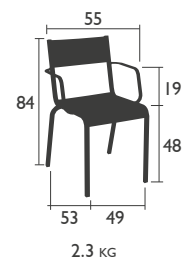

OLÉRON

SEATS - dining height

5501 - CHAIR

Aluminium tube frame
 Batyline® OTF outdoor fabric seat and backrest: tearproof,
 stain-resistant, mold-resistant, deformation-resistant
 Available colours p. 1a

5502 - ARMCHAIR

Aluminium tube frame
 Batyline® OTF outdoor fabric seat and backrest: tear-
 proof, stain-resistant, mold-resistant, deformation-resistant
 Available colours p. 1a

TABLE - dining height

5531 - TABLE 205 X 100 CM

Aluminium tube frame.
 Aluminium slat table top.