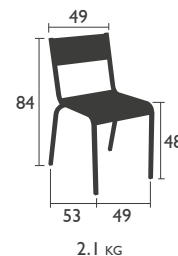

OLÉRON

SEATS - dining height

5501 - CHAIR

Aluminium tube frame
 Batyline® OTF outdoor fabric seat and backrest: tearproof,
 stain-resistant, mold-resistant, deformation-resistant
 Available colours p. 1a

5502 - ARMCHAIR

Aluminium tube frame
 Batyline® OTF outdoor fabric seat and backrest: tear-
 proof, stain-resistant, mold-resistant, deformation-resistant
 Available colours p. 1a

TABLE - dining height

5531 - TABLE 205 X 100 CM