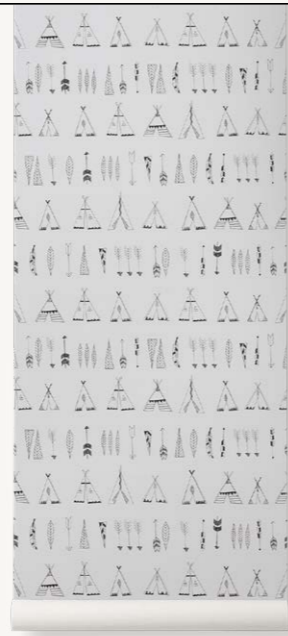

KOALA WALLPAPER

Size:	W: 53 x H: 1000 cm W: 20.9 x H: 393.7 in	Rec. retail price	
Material:	Printed on 150 g	DKK	549
	non-woven paper quality	SEK	795
	Waterbased colours	NOK	719
Mounting:	Please follow the included guide	EUR	75
		GBP	65
		USD	99
Match:	Straight		
Report:	53 cm / 20.9 in		
Info:	Registered design		
Net. weight:	1 kg		
Packsize:	1		

167

HERRINGBONE WALLPAPER

Size:	W: 53 x H: 1000 cm W: 20.9 x H: 393.7 in	Rec. retail price	
Material:	Printed on 150 g non-woven paper quality Waterbased colours	DKK 549 SEK 795 NOK 719 EUR 75 GBP 65 USD 99	
Mounting:	Please follow the included guide		
Match:	Random		
Report:	53 cm / 20.9 in		
Net. weight:	1 kg		
Packsize:	1		

124

WILDERNESS WALLPAPER

Size:	W: 53 x H: 1000 cm W: 20.9 x H: 393.7 in	Rec. retail price	
Material:	Printed on 150 g non-woven paper quality Waterbased colours	DKK 549 SEK 795 NOK 719 EUR 75 GBP 65 USD 99	
Mounting:	Please follow the included guide		
Match:	Straight		
Report:	53 cm / 20.9 in		
Net. weight:	1 kg		
Packsize:	1		