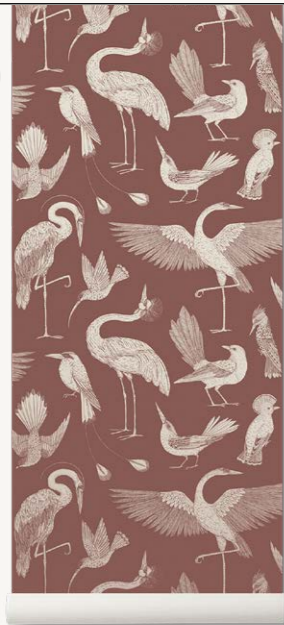

Make sure to use rolls with the same batch number.

PRODUCT INFO

Product type: Wallpaper

Country of origin: Sweden & Poland

Dimensions: 53 x 1000 cm

Weight: 1 kg

Mounting: Apply a paste suitable for non-woven wallpaper directly on the wall and make sure to but the edges of the paper tightly together. See mounting guide on backside of label on the wallpaper roll.

Find an instructions video on fermliving.com.

NEW

- 110184403 Dark Blue
- 1101872839 Dusty Red
- 1101862830 Sugar Kelp
- 1101851768 Off-White

- 100237676 Deep Petrol
- 100237324 Brown Grey
- 1002372763 Mahogany
- 1100861768 Off-White