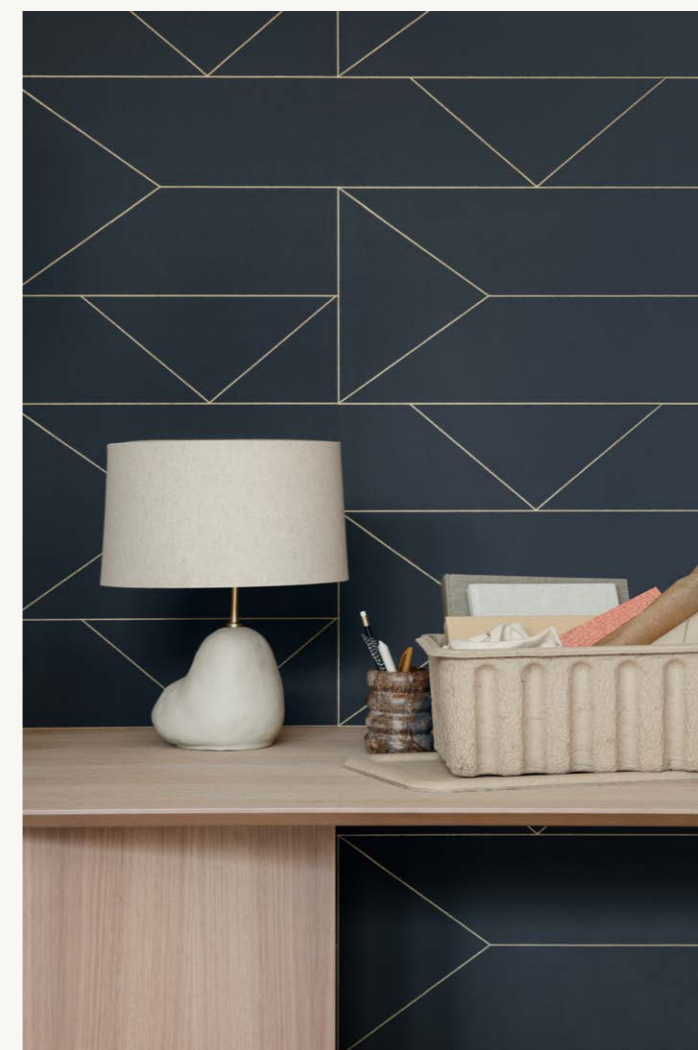

PRODUCT INFO

Product type: Wallpaper

Country of origin: Sweden & Poland

Dimensions: 53 x 1000 cm

Weight: 1 kg

Mounting: Apply a paste suitable for non-woven wallpaper directly on the wall and make sure to but the edges of the paper tightly together. See mounting guide on backside of label on the wallpaper roll.

Find an instructions video on fermliving.com.