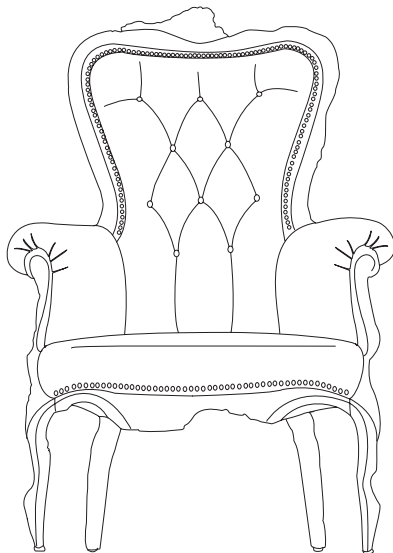

m o o o i

Smoke Chair

Furniture finished with fire. The beauty and character of burned wood is now captured in a long lasting material, creating the strange sensation of sitting on burnt furniture.

Designer	Maarten Baas
Year of design	2002
Material	Burnt wood finished, epoxy resin finish
Additional	Each piece may differ due to the process used for production.

m o o o i

Detailing

The enchanting texture of burnt wood. Each item from the Smoke series share the unfamiliar and untamed finish that is categorised by fire. The smoke chair has a repair kit underneath the seat in case of emergencies.

Main dimensions

80cm | 31.5"

75cm | 29.5"

40cm | 15.7"

104 cm | 40.9"

Seat Dimensions: 25cm – 59cm | 9.8" - 23.2" x 45cm | 17.7" (WxD)