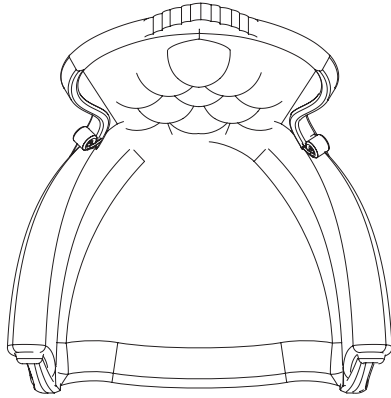

Colour

Black

Packaging

H 110 cm | 43.3"
W 82 cm | 32.3"
D 90 cm | 35.4"

Colli I

Product weight:

17,5 KG | 38,6 lb

With packaging:

Main dimensions

80cm | 31.5"

75cm | 29.5"

40cm | 15.7"

104 cm | 40.9"

Seat Dimensions: 25cm – 59cm | 9.8" - 23.2" x 45cm | 17.7" (WxD)