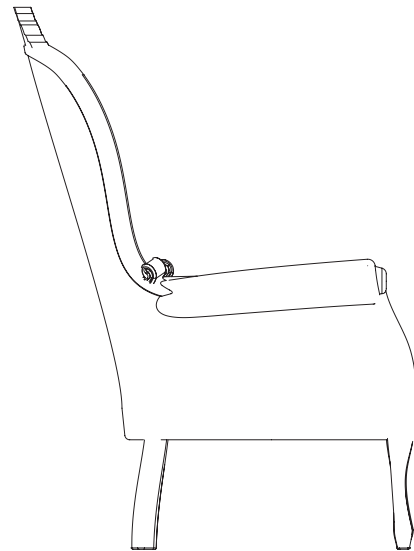

m o o o i

Smoke Chair

Furniture finished with fire. The beauty and character of burned wood is now captured in a long lasting material, creating the strange sensation of sitting on burnt furniture.

Designer	Maarten Baas
Year of design	2002
Material	Burnt wood finished, epoxy resin finish
Additional	Each piece may differ due to the process used for production.

m o o o i

Detailing

The enchanting texture of burnt wood. Each item from the Smoke series share the unfamiliar and untamed finish that is categorised by fire. The smoke chair has a repair kit underneath the seat in case of emergencies.

Main dimensions

80cm | 31.5"

75cm | 29.5"

40cm | 15.7"

104 cm | 40.9"

Seat Dimensions: 25cm – 59cm | 9.8" - 23.2" x 45cm | 17.7" (WxD)