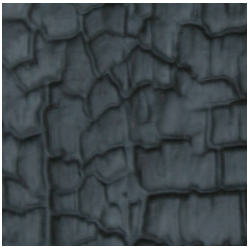

m o o o i

Smoke Chair

Furniture finished with fire. The beauty and character of burned wood is now captured in a long lasting material, creating the strange sensation of sitting on burnt furniture.

Designer	Maarten Baas
Year of design	2002
Material	Burnt wood finished, epoxy resin finish
Additional	Each piece may differ due to the process used for production.

m o o o i

Detailing

The enchanting texture of burnt wood. Each item from the Smoke series share the unfamiliar and untamed finish that is categorised by fire. The smoke chair has a repair kit underneath the seat in case of emergencies.